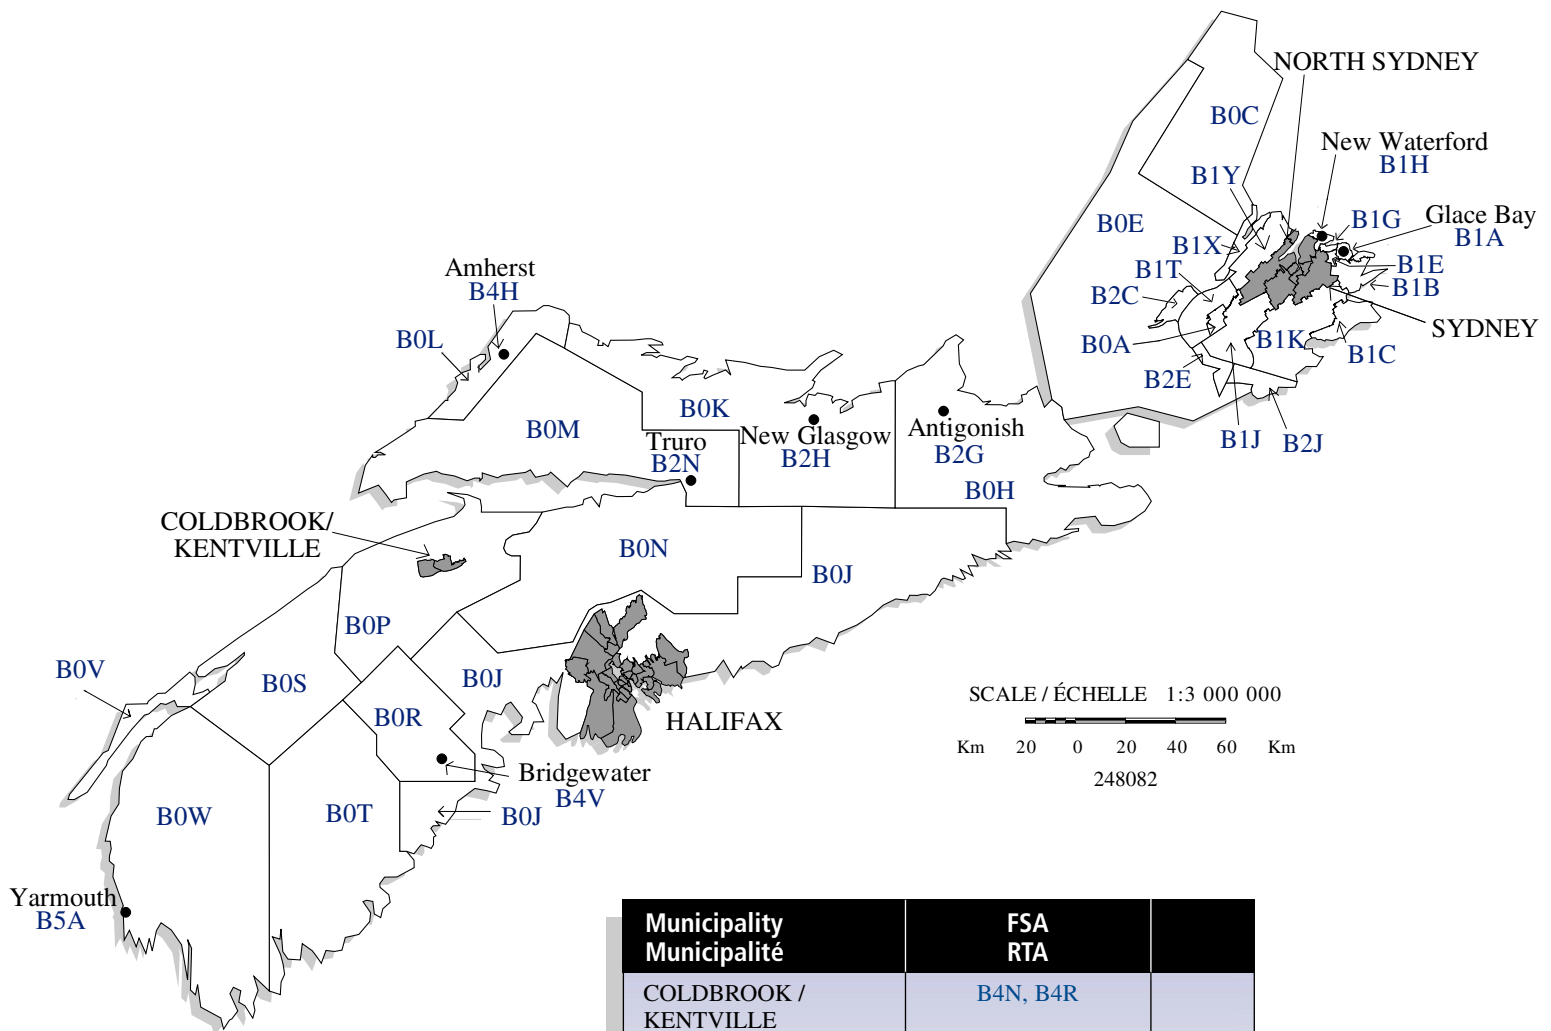

Provincial Map
Carte Provinciale

Municipality Municipalité	FSA RTA	
COLDBROOK / KENTVILLE	B4N, B4R	
HALIFAX	B2V, B2W, B2X, B2Y, B2Z, B3A, B3B, B3G, B3H, B3J, B3K, B3L, B3M, B3N, B3P, B3R, B3S, B3T, B4A, B4B, B4C, B4E, B4G, B2T, B3E, B3V, B3Z	
NORTH SYDNEY	B1V, B2A	
SYDNEY	B1L, B1M, B1N, B1P, B1R, B1S	